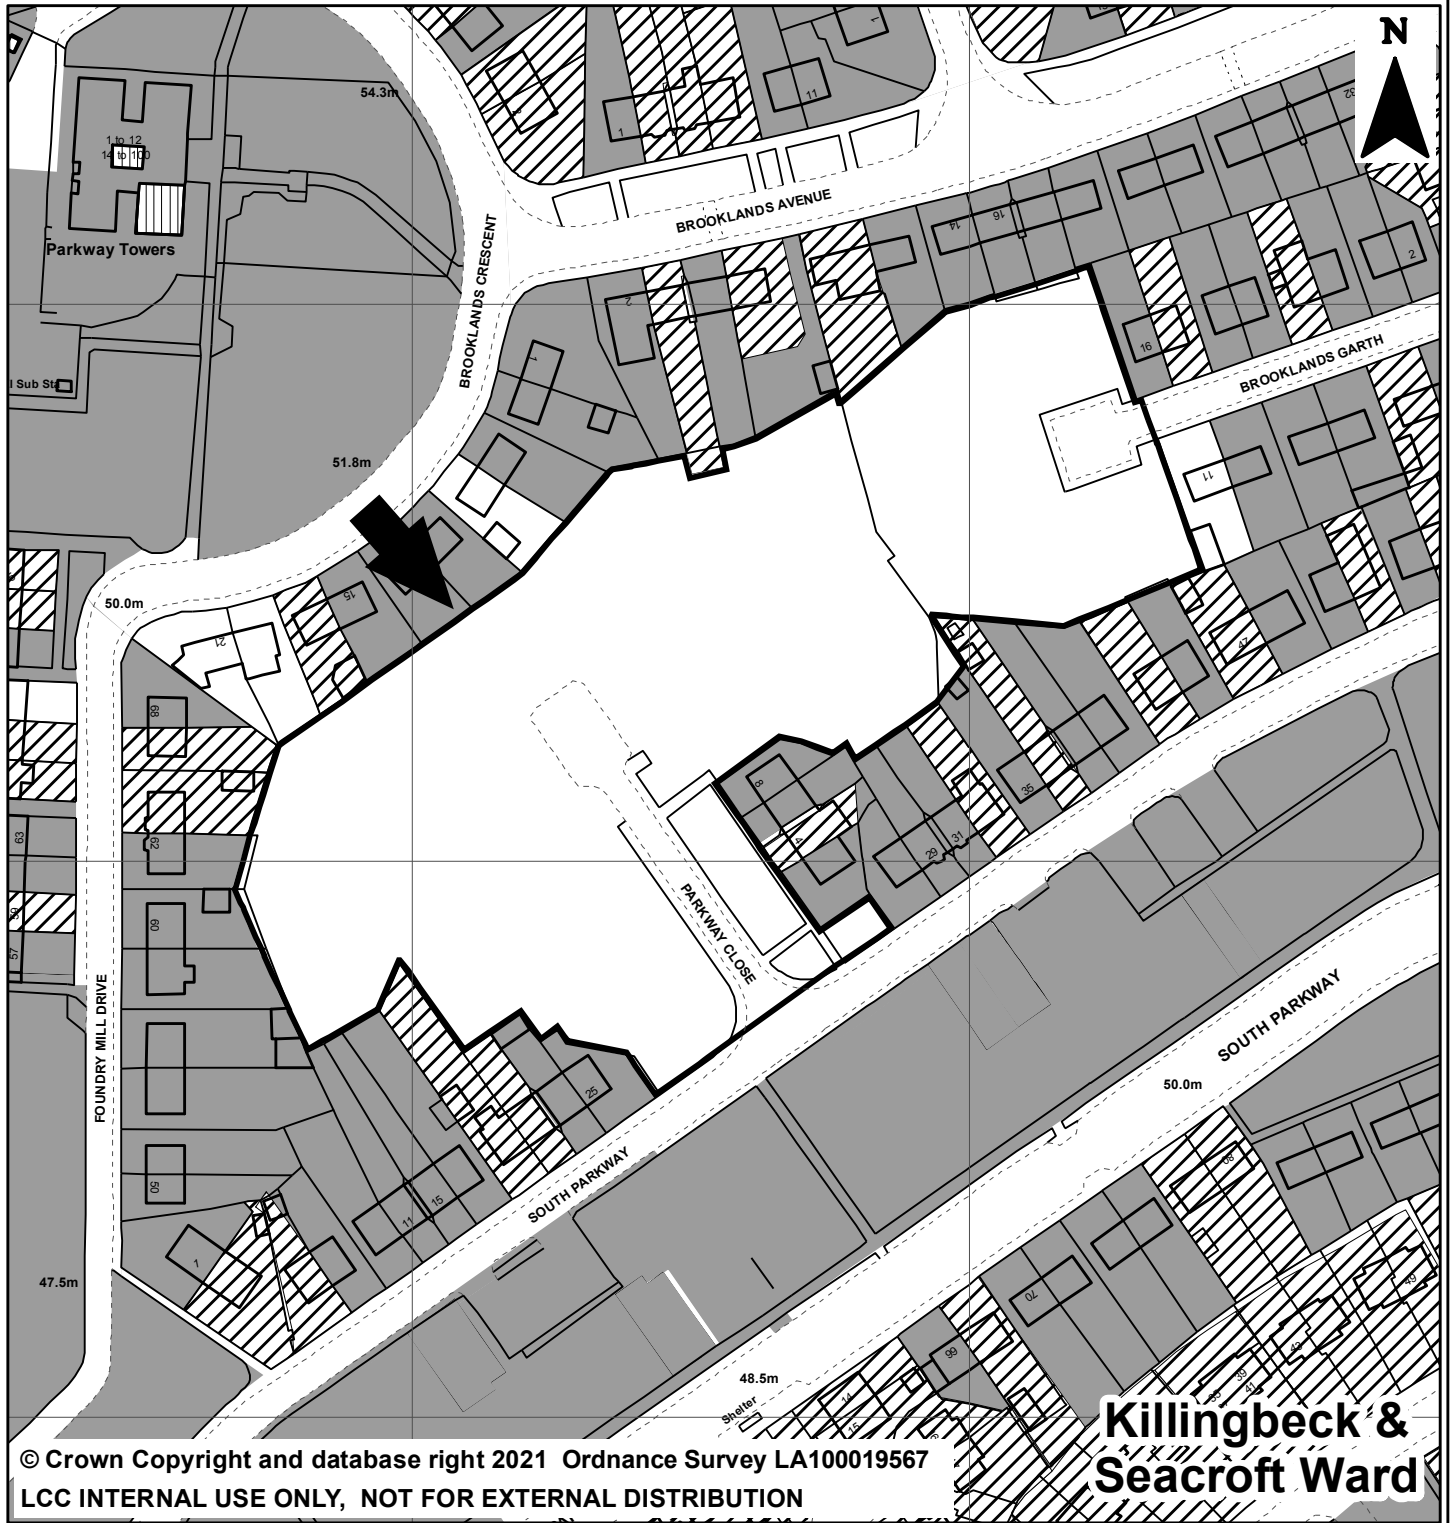

LAND AT PARKWAY CLOSE
SEACROFT
LEEDS
LS14

PLAN - 1

© Crown Copyright and database right 2021 Ordnance Survey LA100019567

LCC INTERNAL USE ONLY, NOT FOR EXTERNAL DISTRIBUTION

**Killingbeck &
Seacroft Ward**

- SUBJECT SITE
- WARD BOUNDARY
- LAND OWNED BY LEEDS CITY COUNCIL
- LAND SOLD BY LEEDS CITY COUNCIL
- LAND LEASED OUT BY LEEDS CITY COUNCIL

PREP BY: J Sohanpal
DATE SAVED: 01/10/2021
OS No: SE3435
SCALE: 1:1,358